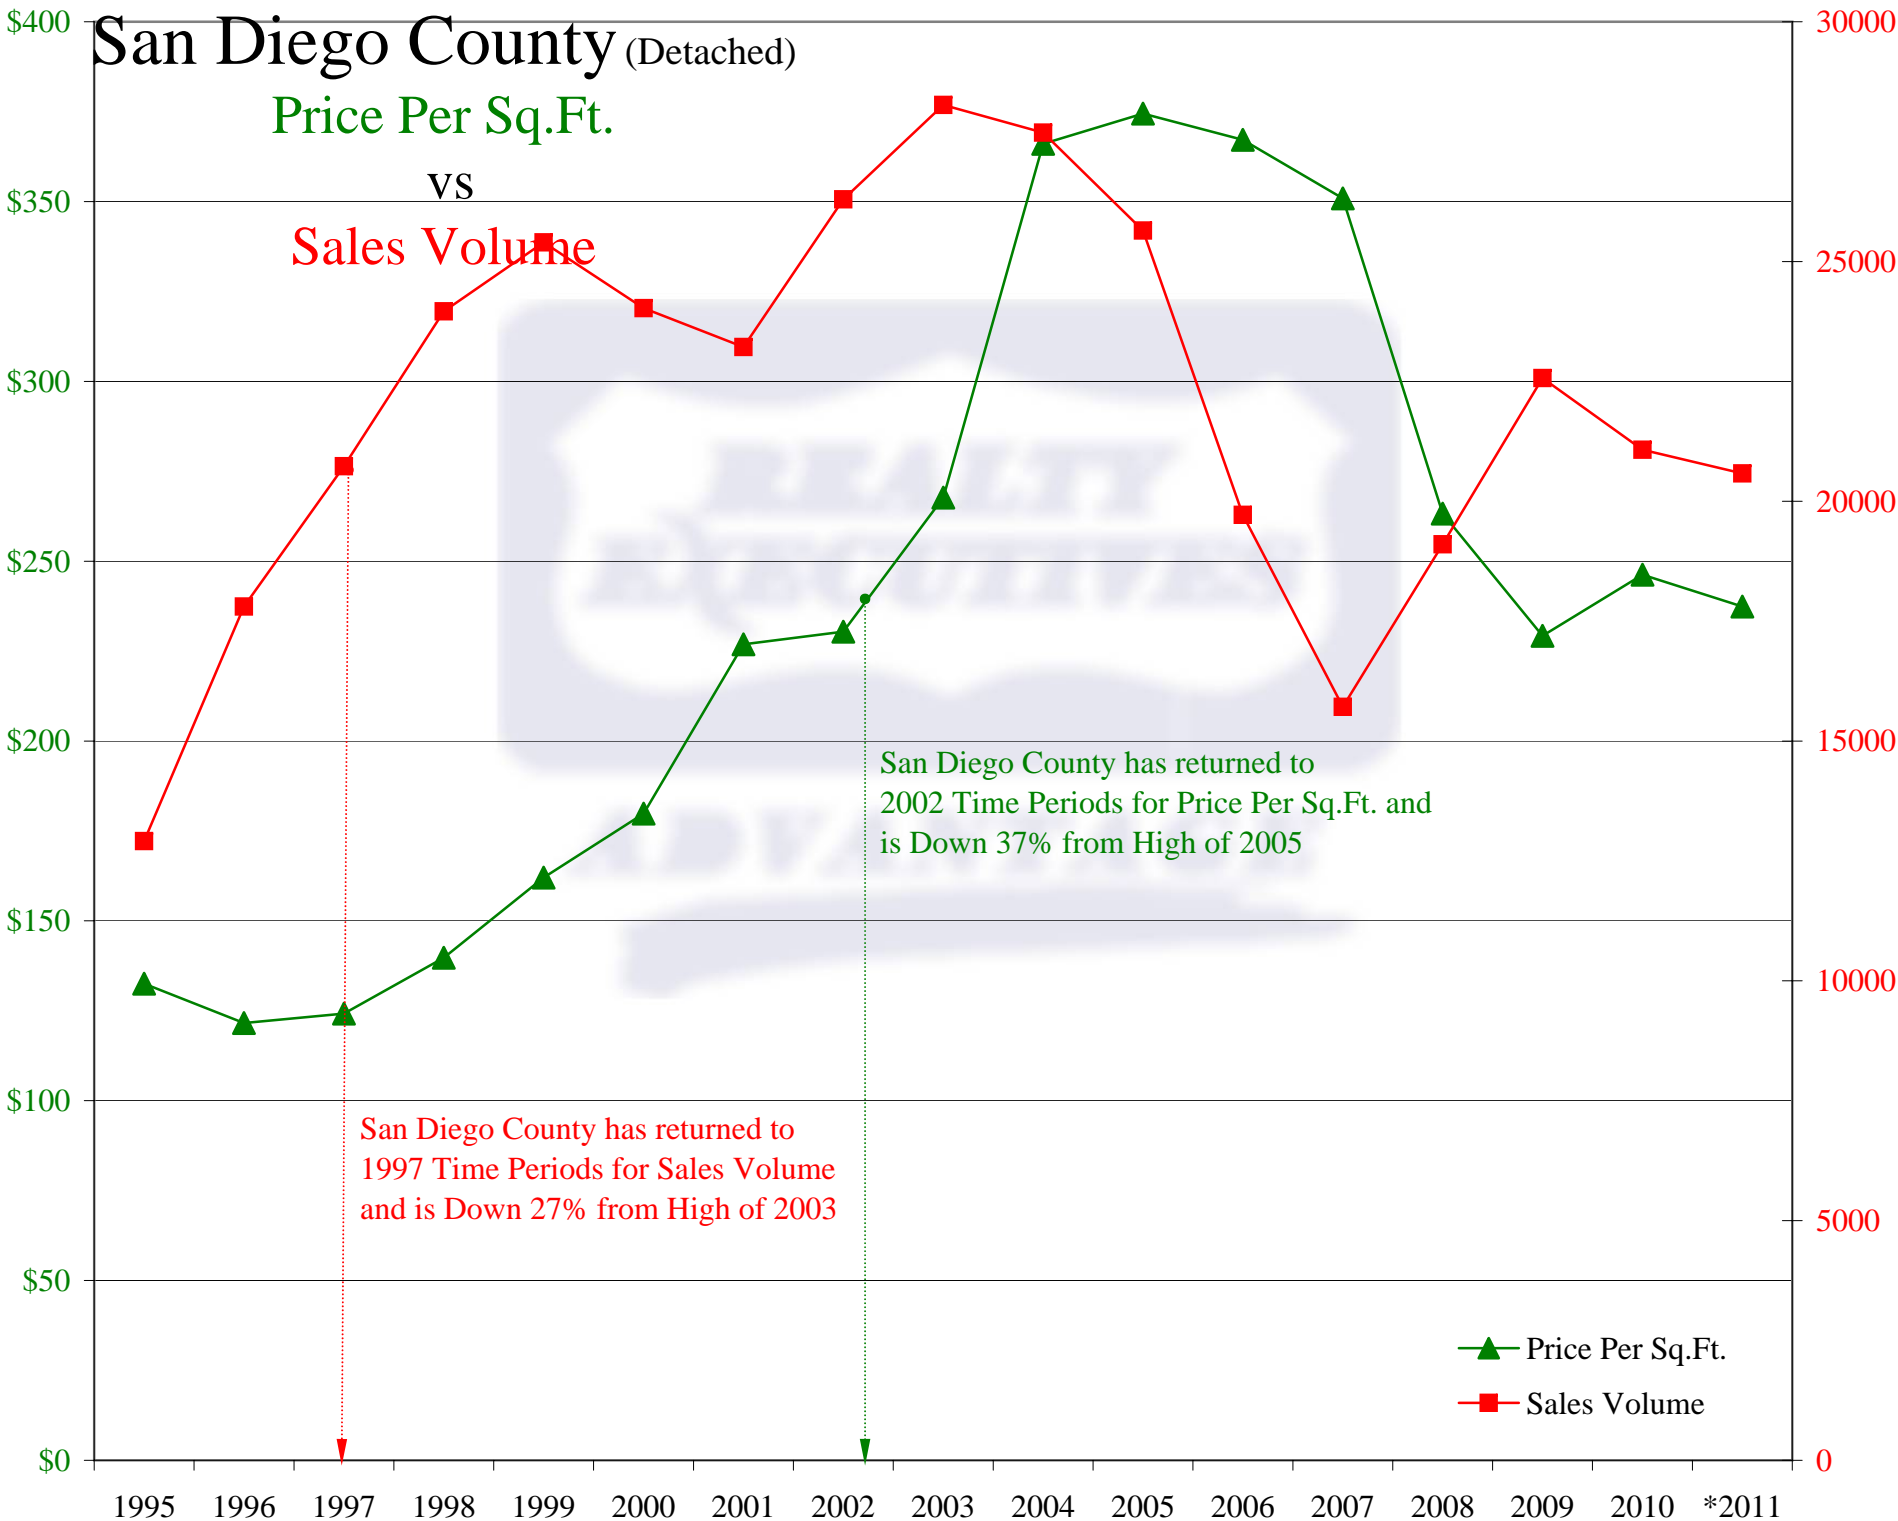

San Diego County (Detached)

Price Per Sq.Ft.

VS

Sales Volume

Price Per Square foot

Number of Sales

San Diego County has returned to 2002 Time Periods for Price Per Sq.Ft. and is Down 37% from High of 2005

San Diego County has returned to 1997 Time Periods for Sales Volume and is Down 27% from High of 2003

▲ Price Per Sq.Ft.
■ Sales Volume

*2011 is Data ending June 30