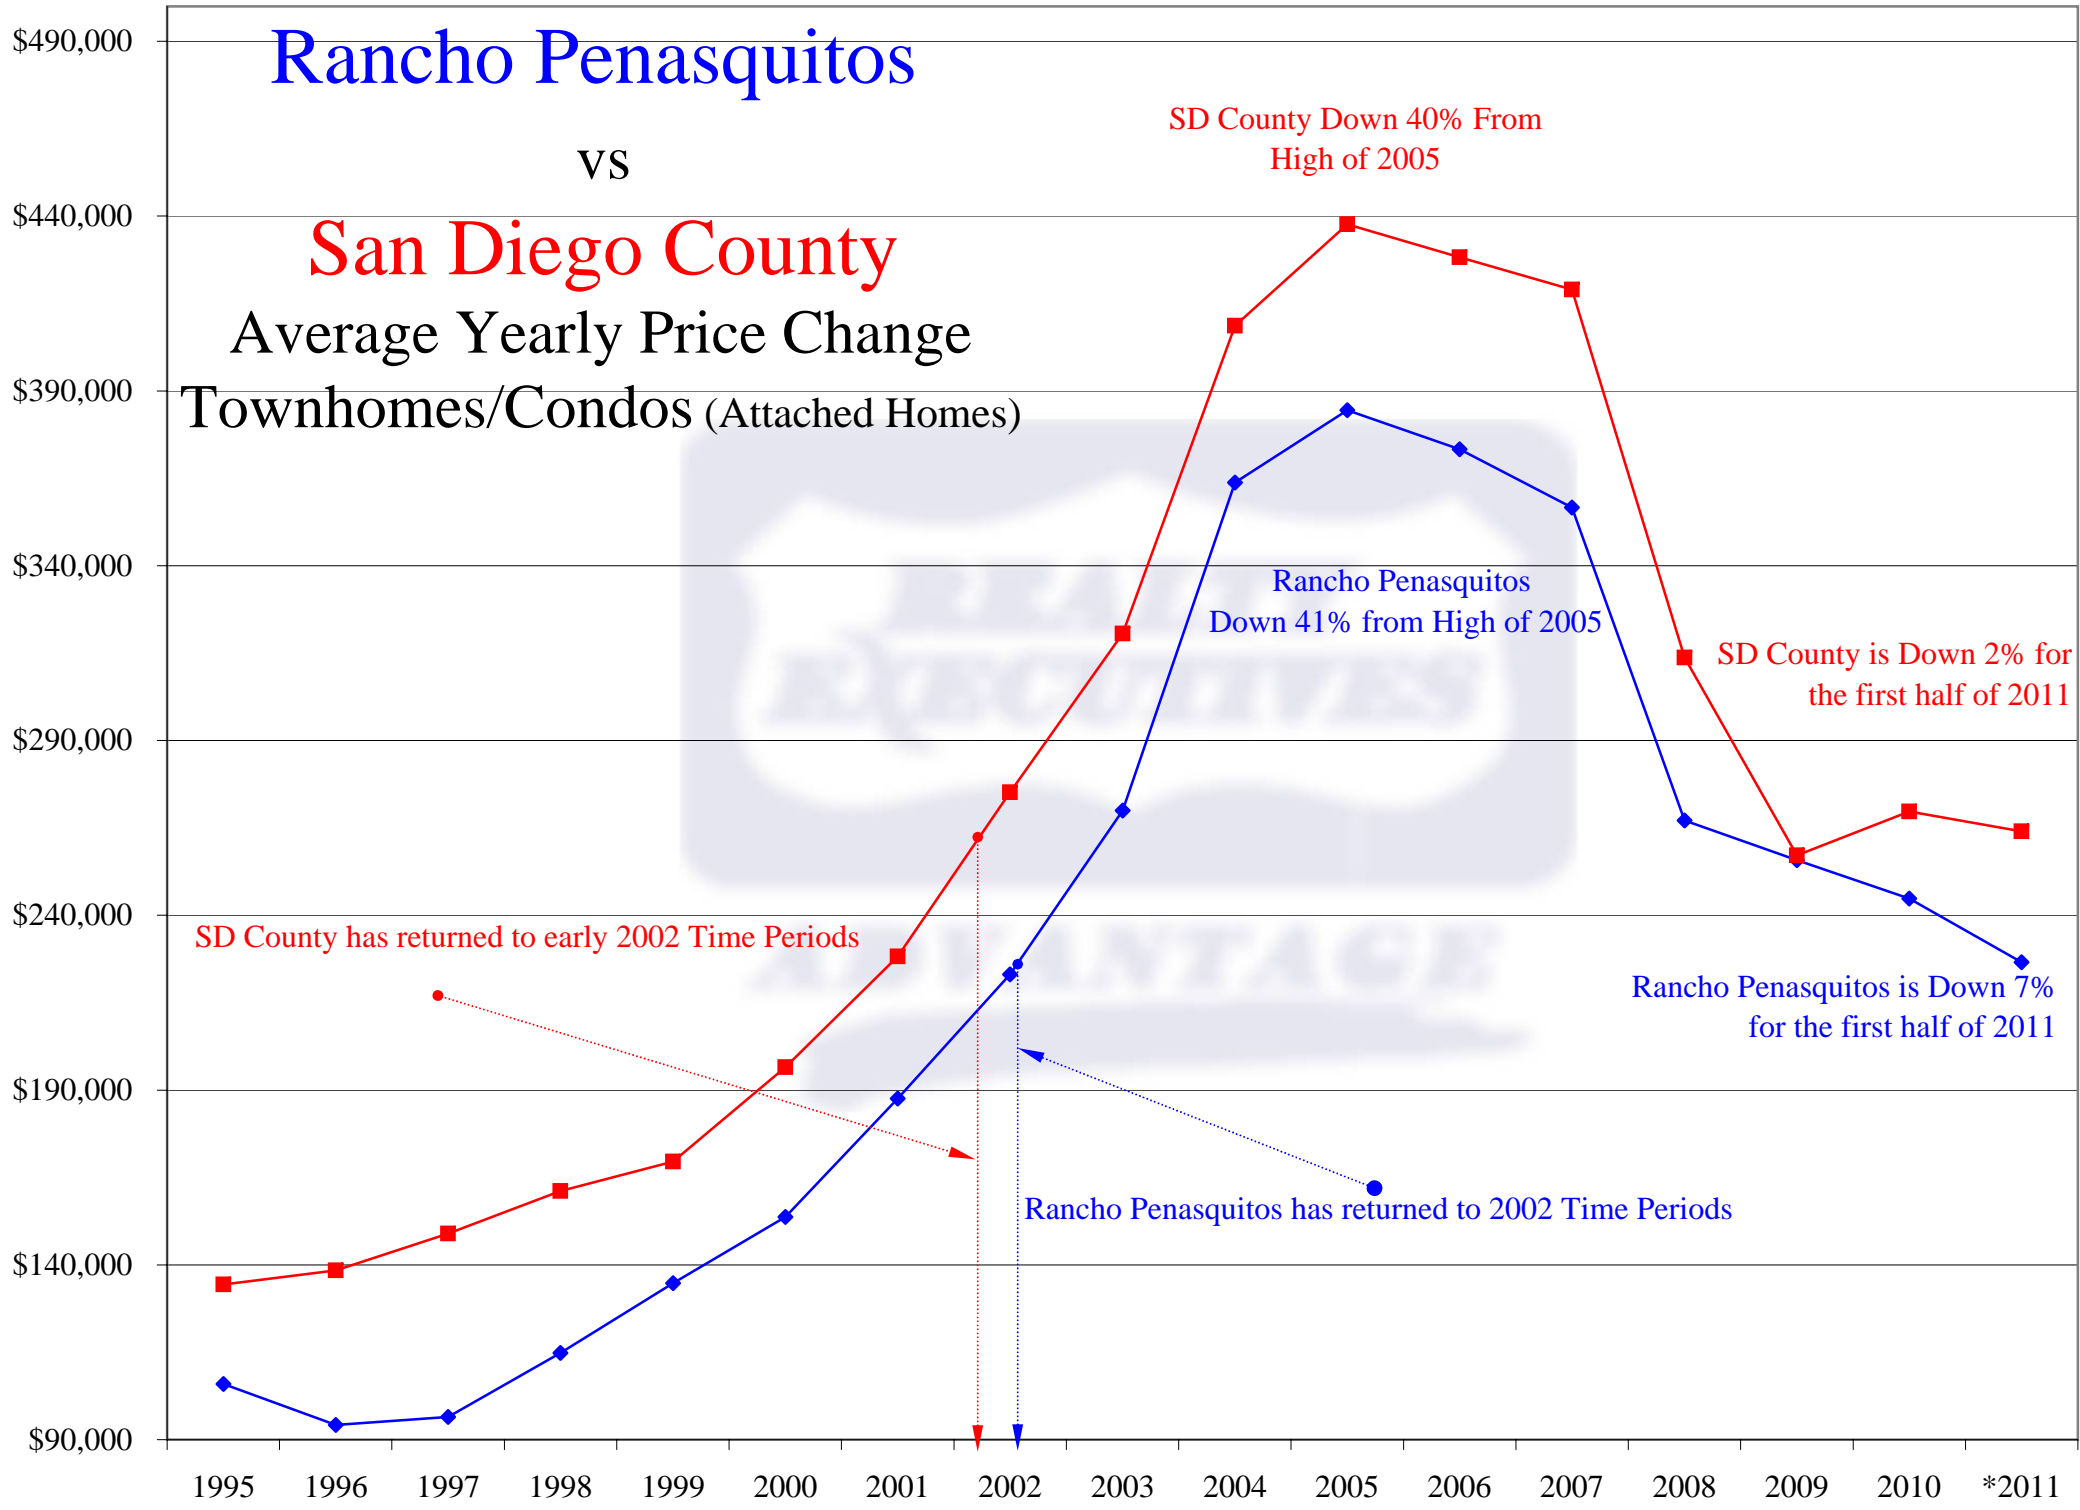

Rancho Penasquitos

VS

San Diego County

Average Yearly Price Change

Townhomes/Condos (Attached Homes)

SD County Down 40% From High of 2005

Rancho Penasquitos Down 41% from High of 2005

SD County is Down 2% for the first half of 2011

Rancho Penasquitos is Down 7% for the first half of 2011

SD County has returned to early 2002 Time Periods

Rancho Penasquitos has returned to 2002 Time Periods

*2011 is data ending June 30