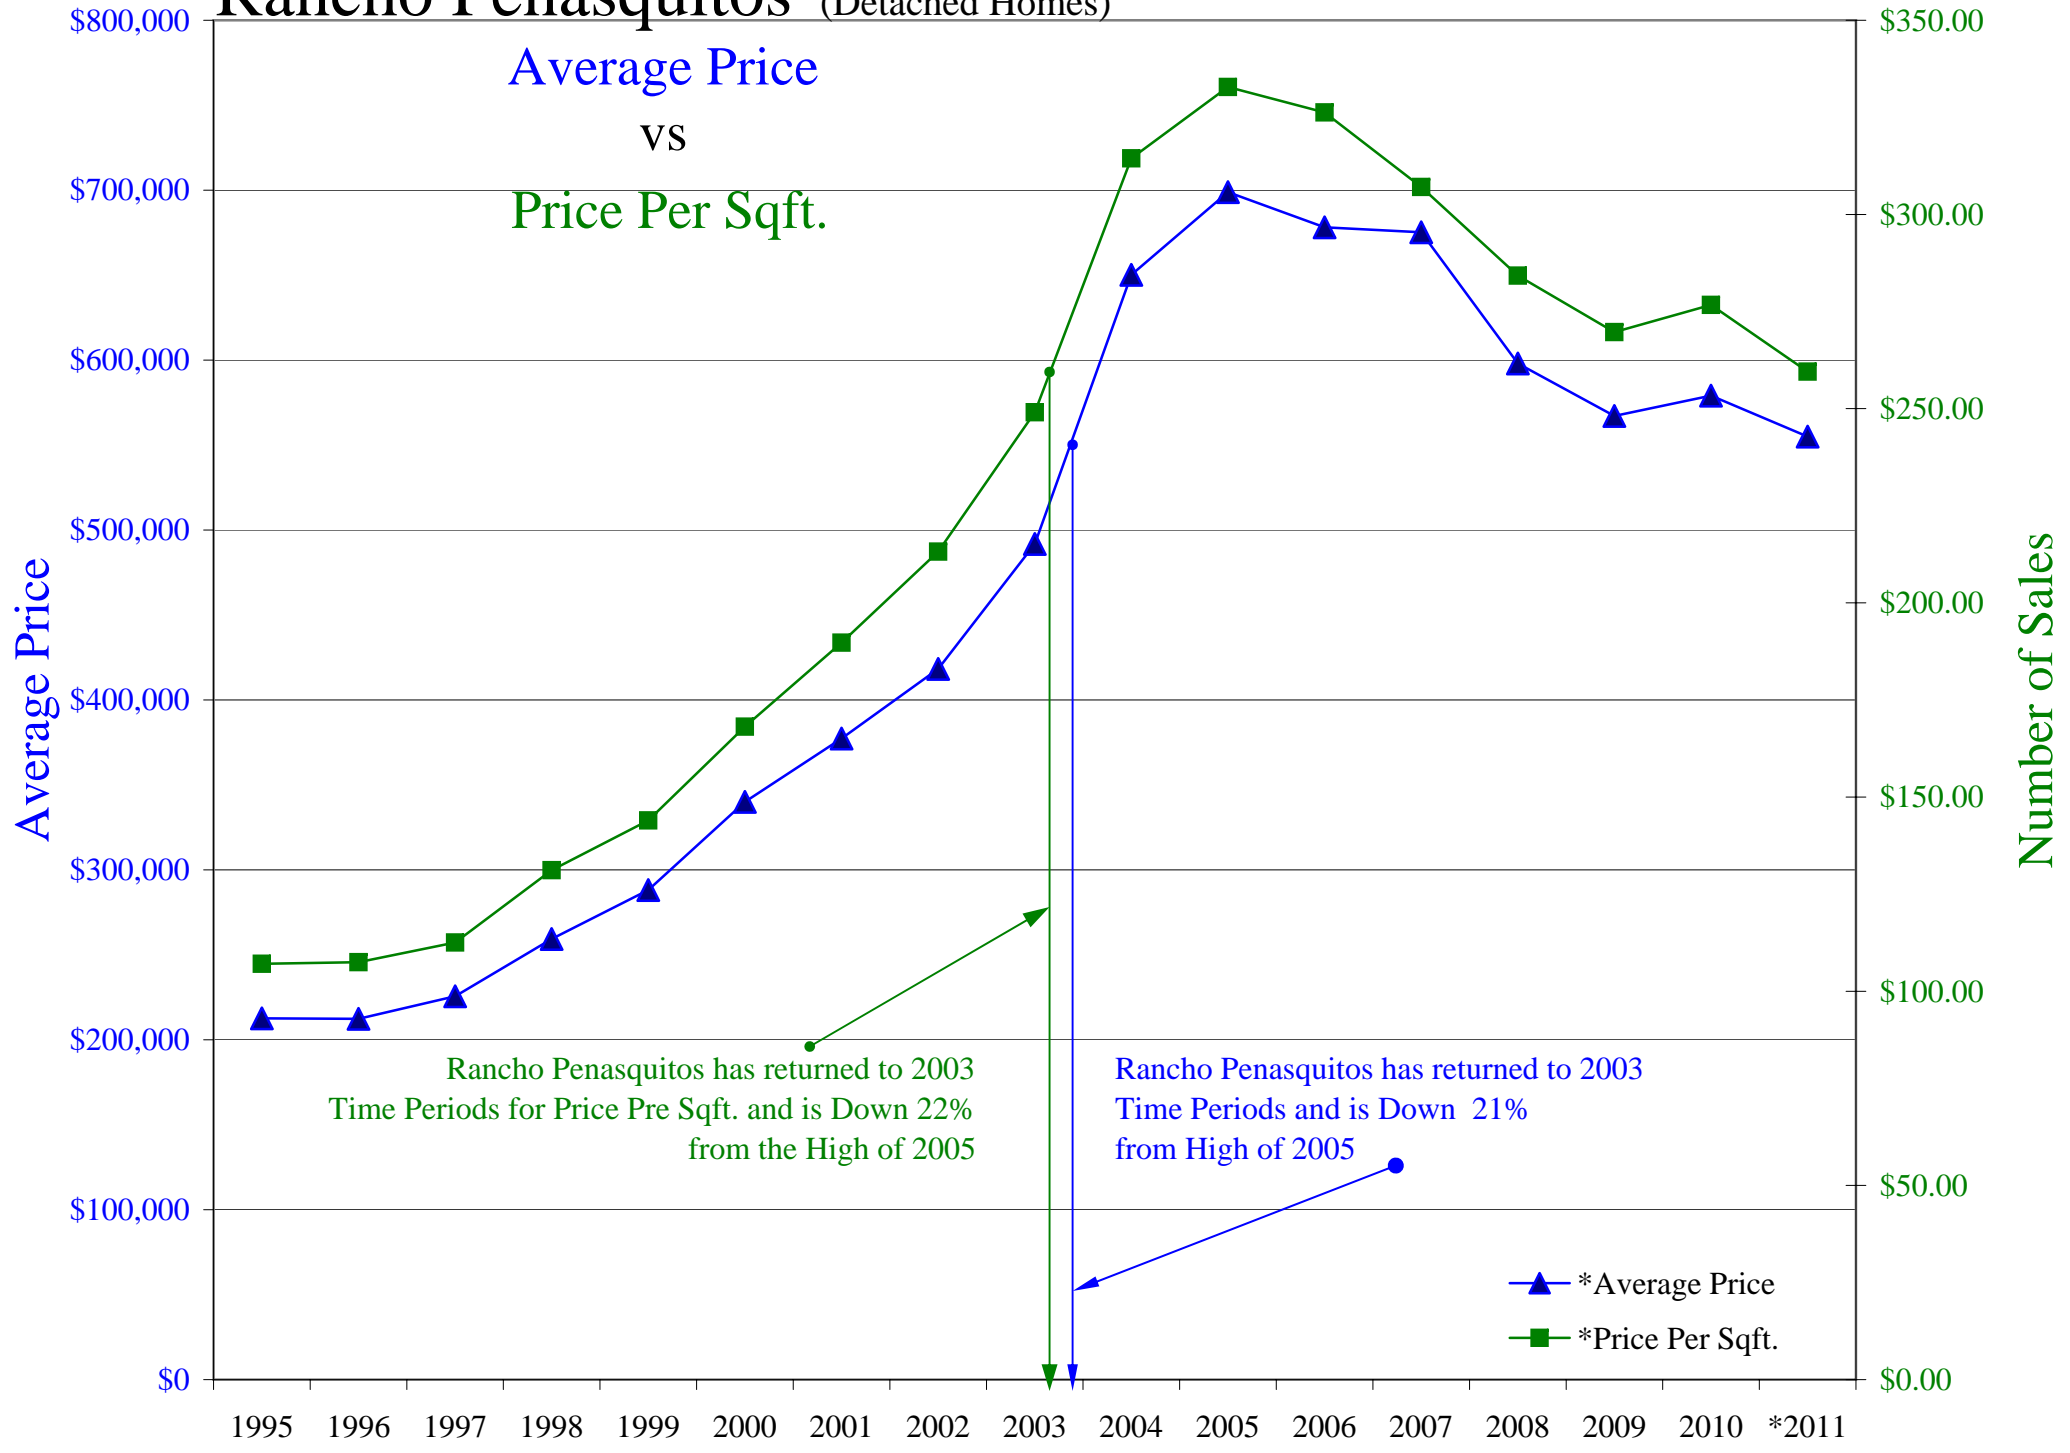

Rancho Penasquitos (Detached Homes)

*2011 is Data ending June 30