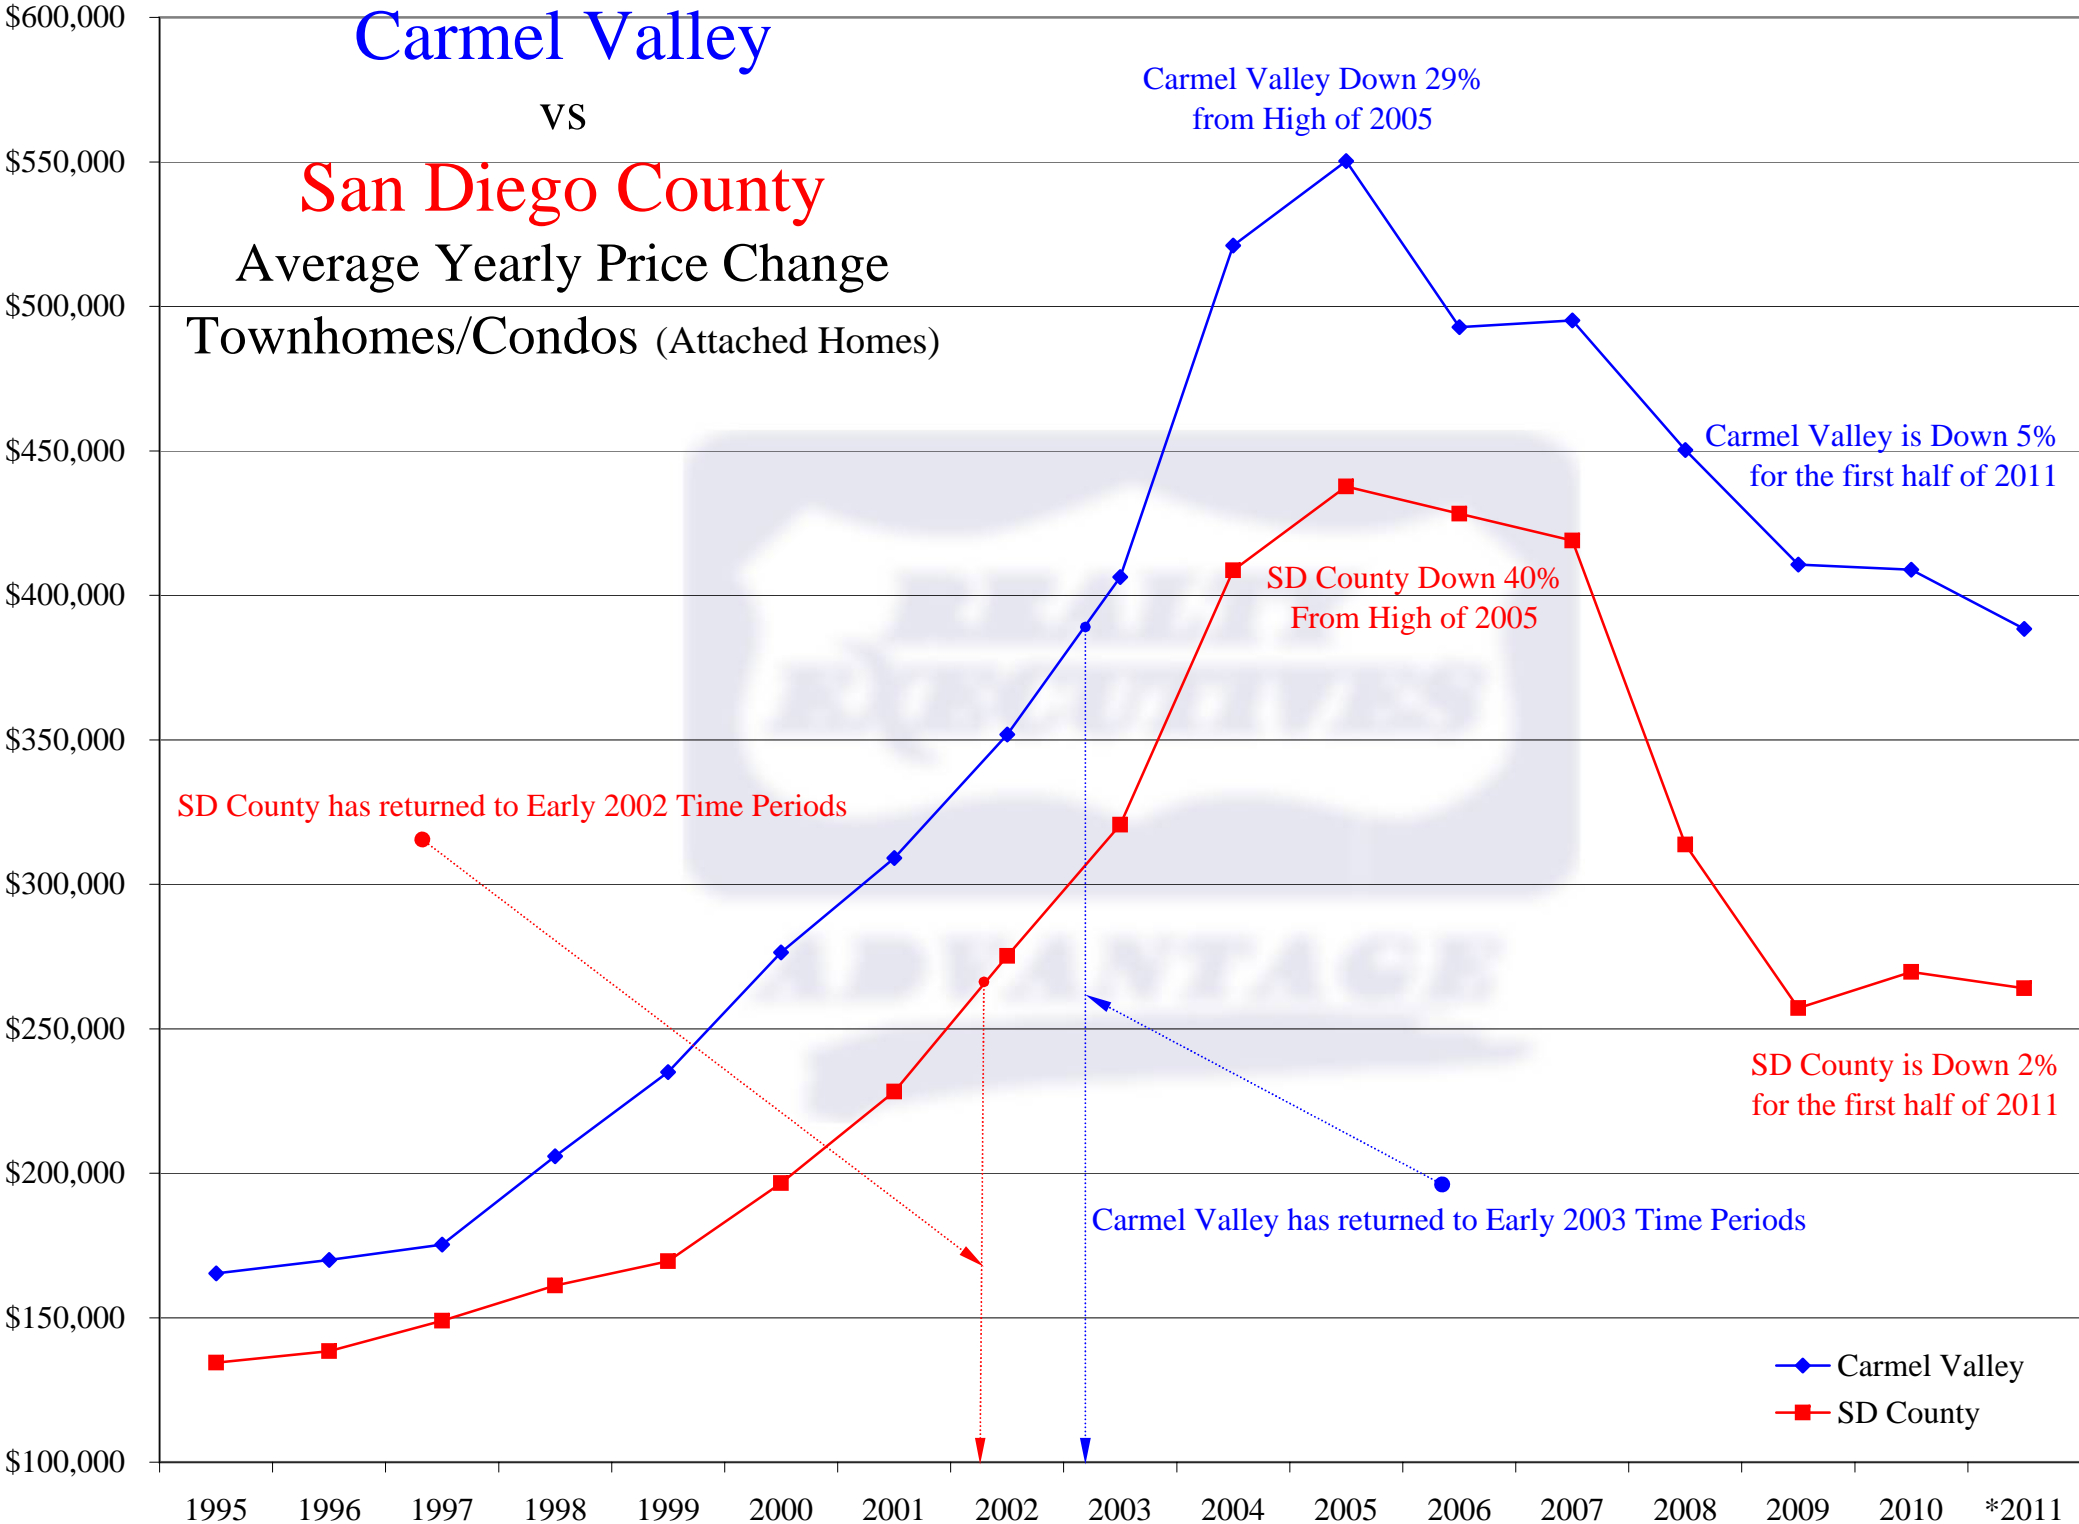

Carmel Valley

VS

San Diego County

Average Yearly Price Change

Townhomes/Condos (Attached Homes)

*2011 is data ending June 30